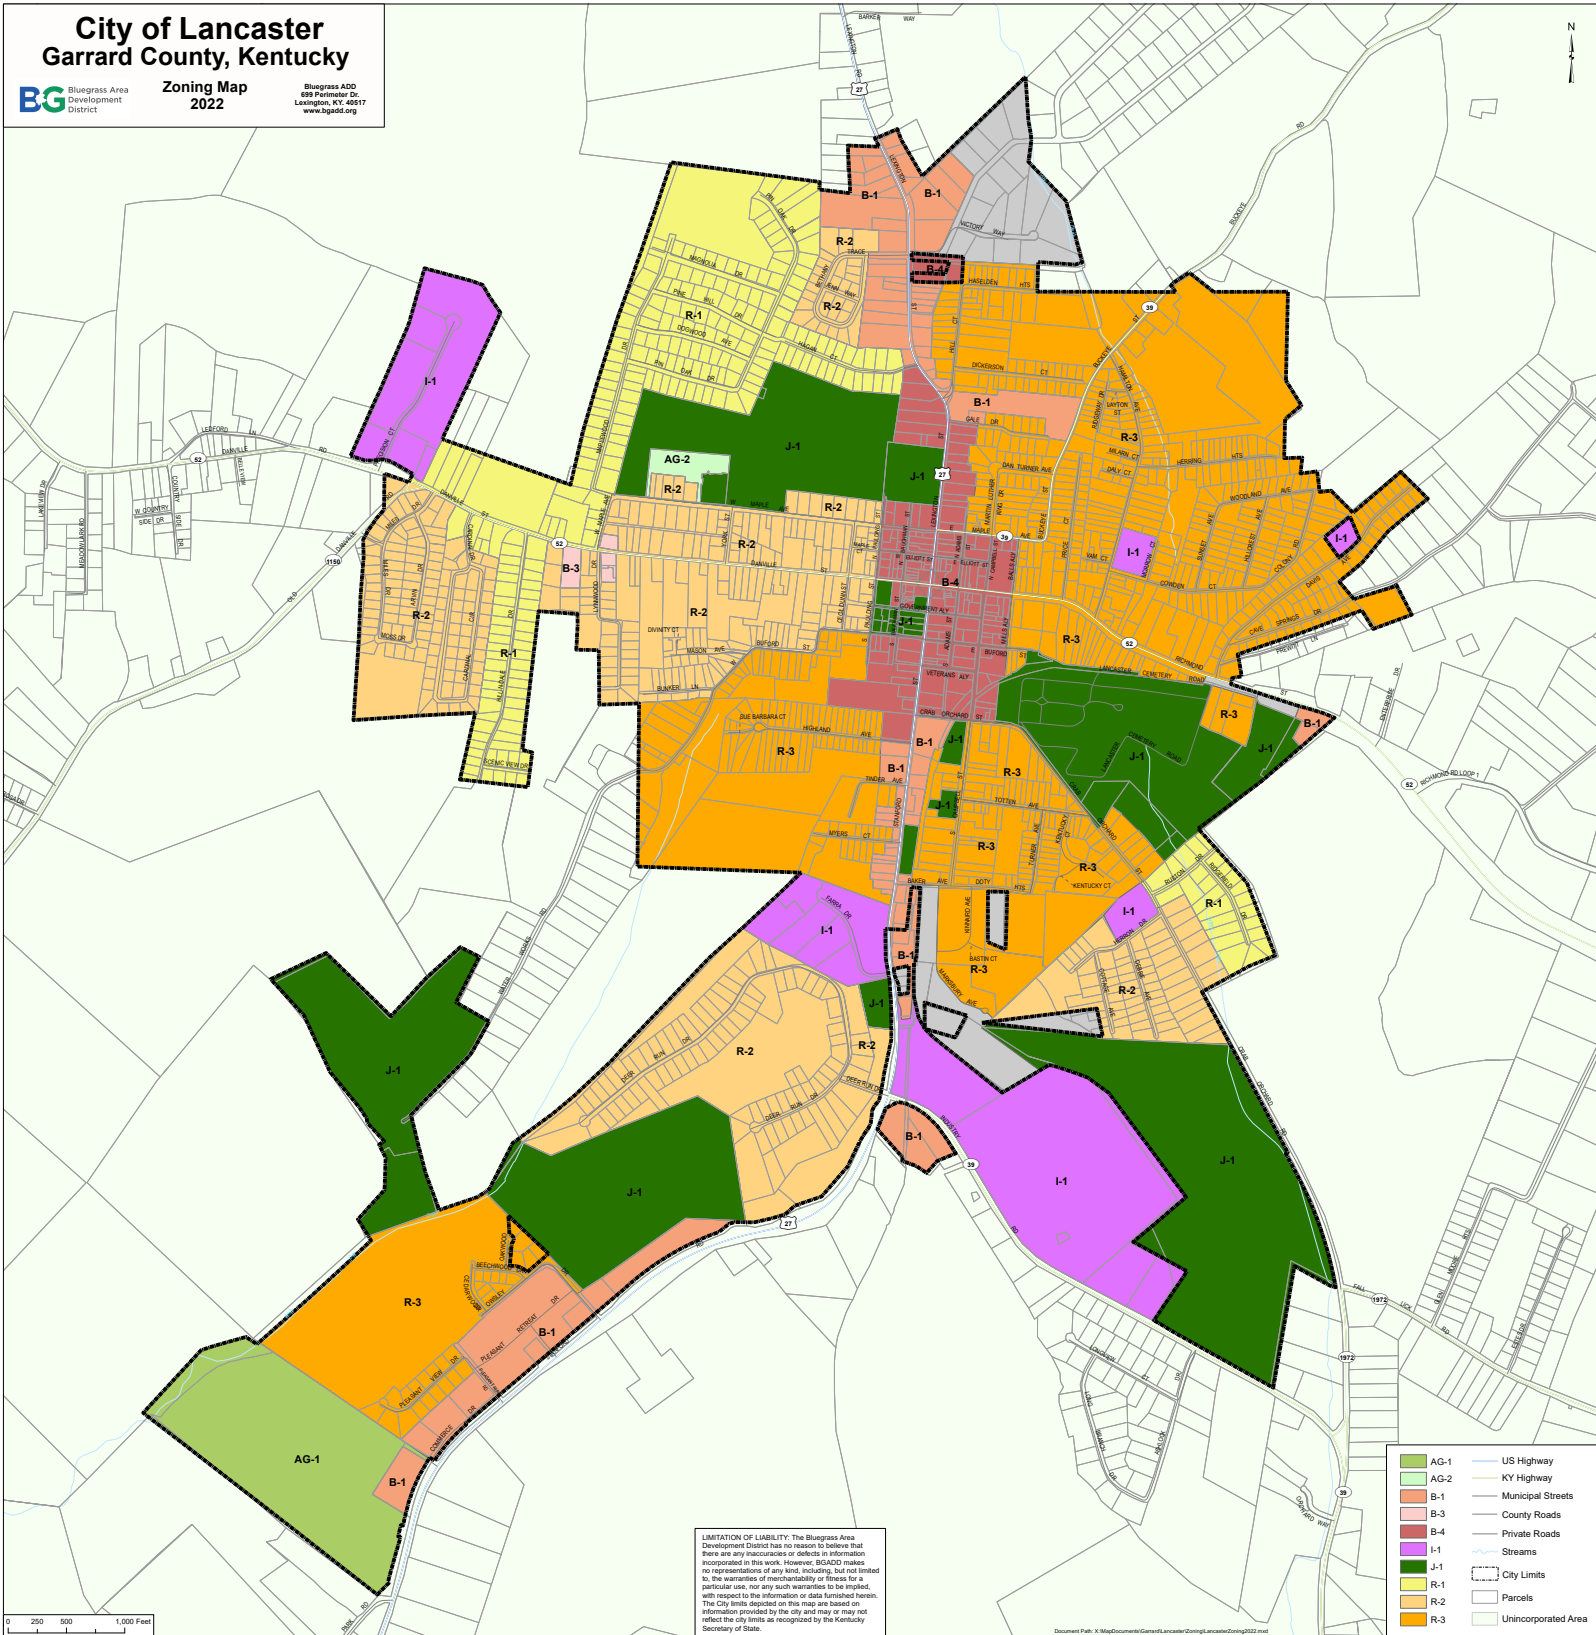

City of Lancaster Garrard County, Kentucky

**Zoning Map
2022**

- AG-1
- AG-2
- B-1
- B-2
- B-3
- B-4
- I-1
- J-1
- R-1
- R-2
- R-3
- US Highway
- KY Highway
- Municipal Streets
- County Roads
- Private Roads
- Streams
- City Limits
- Parcels
- Unincorporated Area